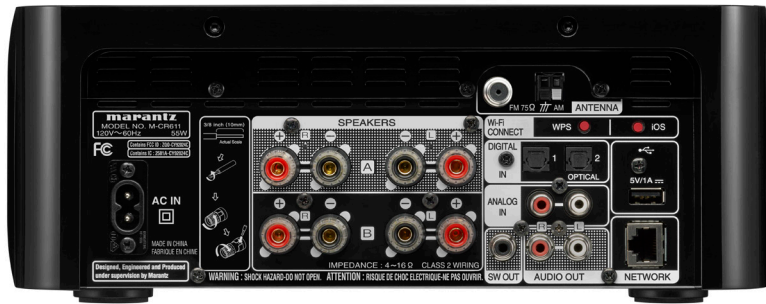

M-CR611

NETWORK CD RECEIVER WITH AIRPLAY, SPOTIFY, BLUETOOTH AND INTERNET RADIO

FEATURES	M-CR611
High quality power output	2 x 60 W
CD Compatibility: CD / CD-R/RW / WMA / MP3	• / • / • / •
Tuner: FM / AM	• / •
Streaming audio from computer	•
Bluetooth / NFC	• / •
Internet Radio	•
AirPlay audio streaming	•
Windows 8/RT compatible	•
vTuner / Spotify Connect* / Pandora / SiriusXM	• / • / • / •
USB Audio (Front) / Made for iPod / Made for iPhone	• / • / •
USB Audio (Rear) / Made for iPod / Made for iPhone	• / • / •
USB-A: DSD / WAV / FLAC / AIFF / ALAC	2.8 / 192 / 192 / 192 / 96
Ethernet / Wi-Fi	• / •
Wi-Fi setup: WPS / Wi-Fi Sharing	• / •
DLNA certified	• (V1.5)
Lossy formats: MP3 / WMA / AAC	• / • / •
Lossless formats: FLAC HD / ALAC / WAV / AIFF / DSD	192 / 96 / 192 / 192 / 2.8
Gapless Playback	•
WMM (Wi-Fi Multimedia)	•
Remote APP: iDevice / Android	• / •
Tone Control: Bass / Treble / Balance	• / • / •
Low Noise OLED display	3 line
Illuminated front	4 colors selectable + off mode
Clock	•
Sleep Timer	•
Programmable Timer: Once / Daily	• / •

INPUTS/OUTPUTS	
AUDIO	
Analog In/Out	1
Digital Optical In	2
OTHER	
iPod / iPhone compatible USB input	2
Subwoofer PreOut	•
Main PreOut	AUX assignable
Speaker Terminal: Screw	•
Headphone Out	•
Speaker A / B	• (Individual volume)
Bi-amping	•
Powered multi-room for one extra room	•
SPECIFICATIONS	
AUDIO SECTION	
Power Output (6 ohm, 1kHz)	60 W
Number of channels	2
Freq. Response (Analog In)	5Hz - 40kHz
Signal to Noise Ratio	90dB
Total Harmonic Distortion	0.1 %
TUNER SECTION FM	
Frequency Range FM	87.5 - 107.9 MHz
Signal to Noise Ratio (Mono/Stereo) FM	74/70dB
Total Harmonic Distortion (Mono/Stereo) FM	0.3/0.4%
GENERAL	
Available colors: Black	•
Remote Control	RC013CR
Power Consumption	55 W
Standby Consumption	0.3 W
Maximum Dimensions (W x D x H) in inches	11.5 x 12.01 x 4.37
Weight	7.4 lbs.

Design and specifications are subject to change by Marantz without notice.

* not available in all countries

because music matters